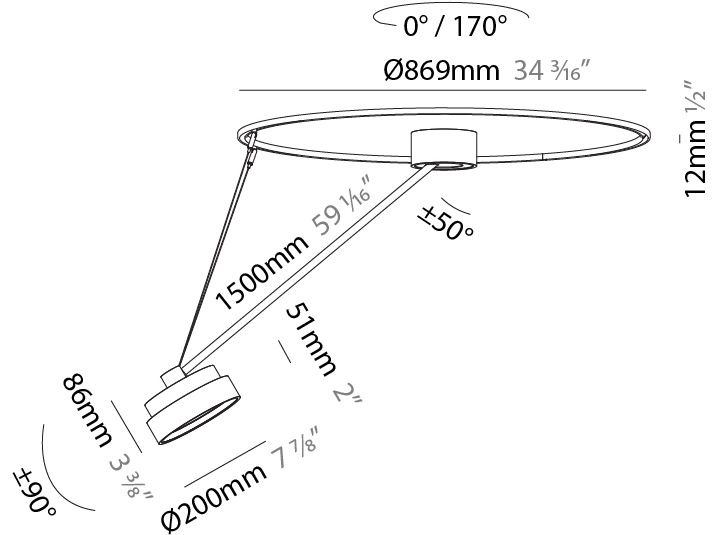

GENERAL

Series: Sign Diva Dancer
 Subseries: Sign Diva Dancer
 Brand: Prolicht
 Division: Architectural
 Mounting Type: Suspension
 Mounting Location: Ceiling
 Subcategory: Pendant

PHYSICAL

Shape: Round
 Diameter (mm): 570
 Diameter (in): 22 ⁷/₁₆
 Height (mm): 870
 Depth (mm): 72
 Height (in): 34 ¹/₄
 Depth (in): 2 ¹³/₁₆
 Extension (mm): 750
 Extension (in): 29 ¹/₂
 Light Distribution: Adjustable / Direct
 Weight (kg): 4.660
 Weight (lbs): 10.273
 Diffuser: PMMA - Opal / Micro-Prism / Sparkling Secret / Vintage Industrial
 Fixture Finish: SSR / BKV / CWI / CRY / HAB / UFT / ITA / RUA / FTG / MYG / LOD / PUS / FRO / FUP / KIA / POP / BLS / SPG / MEY / GOH / GUM / CHC / COM / ABZ / JAG / OBR / MOS / ROR
 Fixture Material: Extruded Aluminum / Steel

PHYSICAL

| |
|---|
| Shape: Round |
| Diameter (mm): 200 |
| Diameter (in): 7 7/8 |
| Height (mm): 1620 |
| Height (in): 63 3/4 |
| Light Distribution: Adjustable / Direct |
| Weight (kg): 3 |
| Weight (lbs): 6.6 |
| Diffuser: PMMA - Opal / Micro-Prism / Sparkling Secret / Vintage Industrial |
| Fixture Finish: SSR / BKV / CWI / CRY / HAB / UFT / ITA / RUA / FTG / MYG / LOD / PUS / FRO / FUP / KIA / POP / BLS / SPG / MEY / GOH / GUM / CHC / COM / ABZ / JAG / OBR / MOS / ROR |
| Fixture Material: Extruded Aluminum / Steel |

OPTICAL

| |
|---|
| Adjustability: Rotational Canopy 170°; Tilting Canopy ±50°; Tilting Head ±90° |
|---|

RATINGS AND CERTIFICATIONS

| |
|--|
| Certified By: Certified for North American Standards |
| IP rating: IP20 |