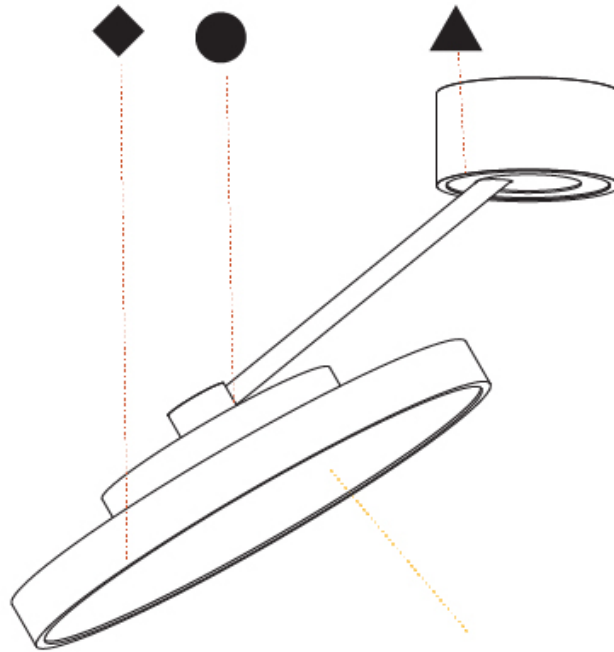

RATINGS AND CERTIFICATIONS

Certified By: Certified for North American Standards
 IP rating: IP20

SIGN DIVA DANCER KORONA SUSPENSION

A300045-

| |
|-----------|
| PROJECT |
| TYPE |
| SPECIFIER |
| QUANTITY |
| DATE |