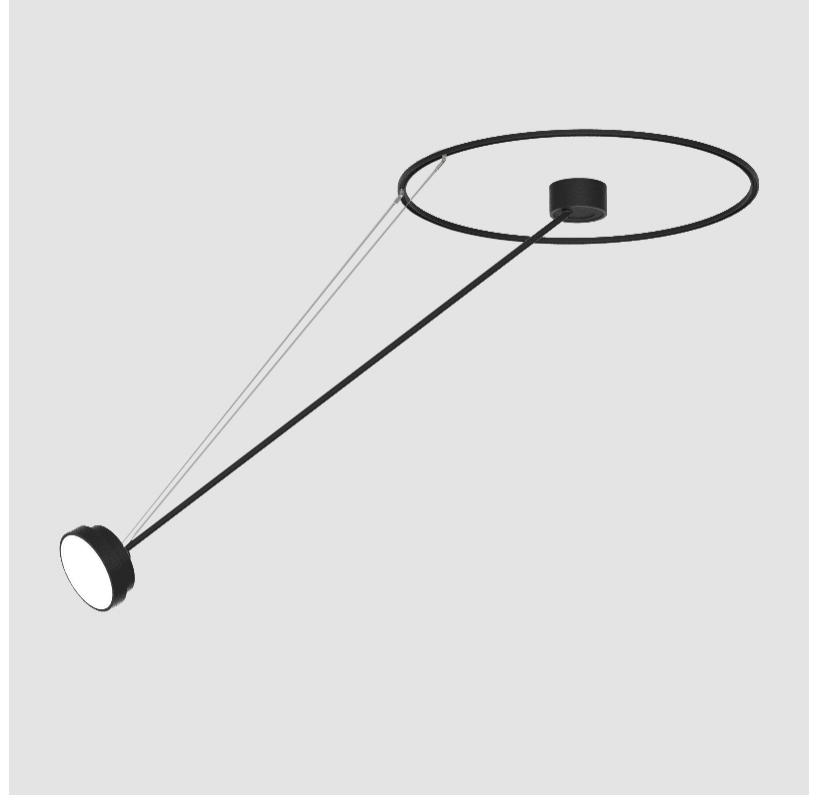

OPTICAL

| |
|---|
| Adjustability: Rotational Canopy 170°; Tilting Canopy ±50°; Tilting Head ±90° |
|---|

RATINGS AND CERTIFICATIONS

| |
|--|
| Certified By: Certified for North American Standards |
| IP rating: IP20 |